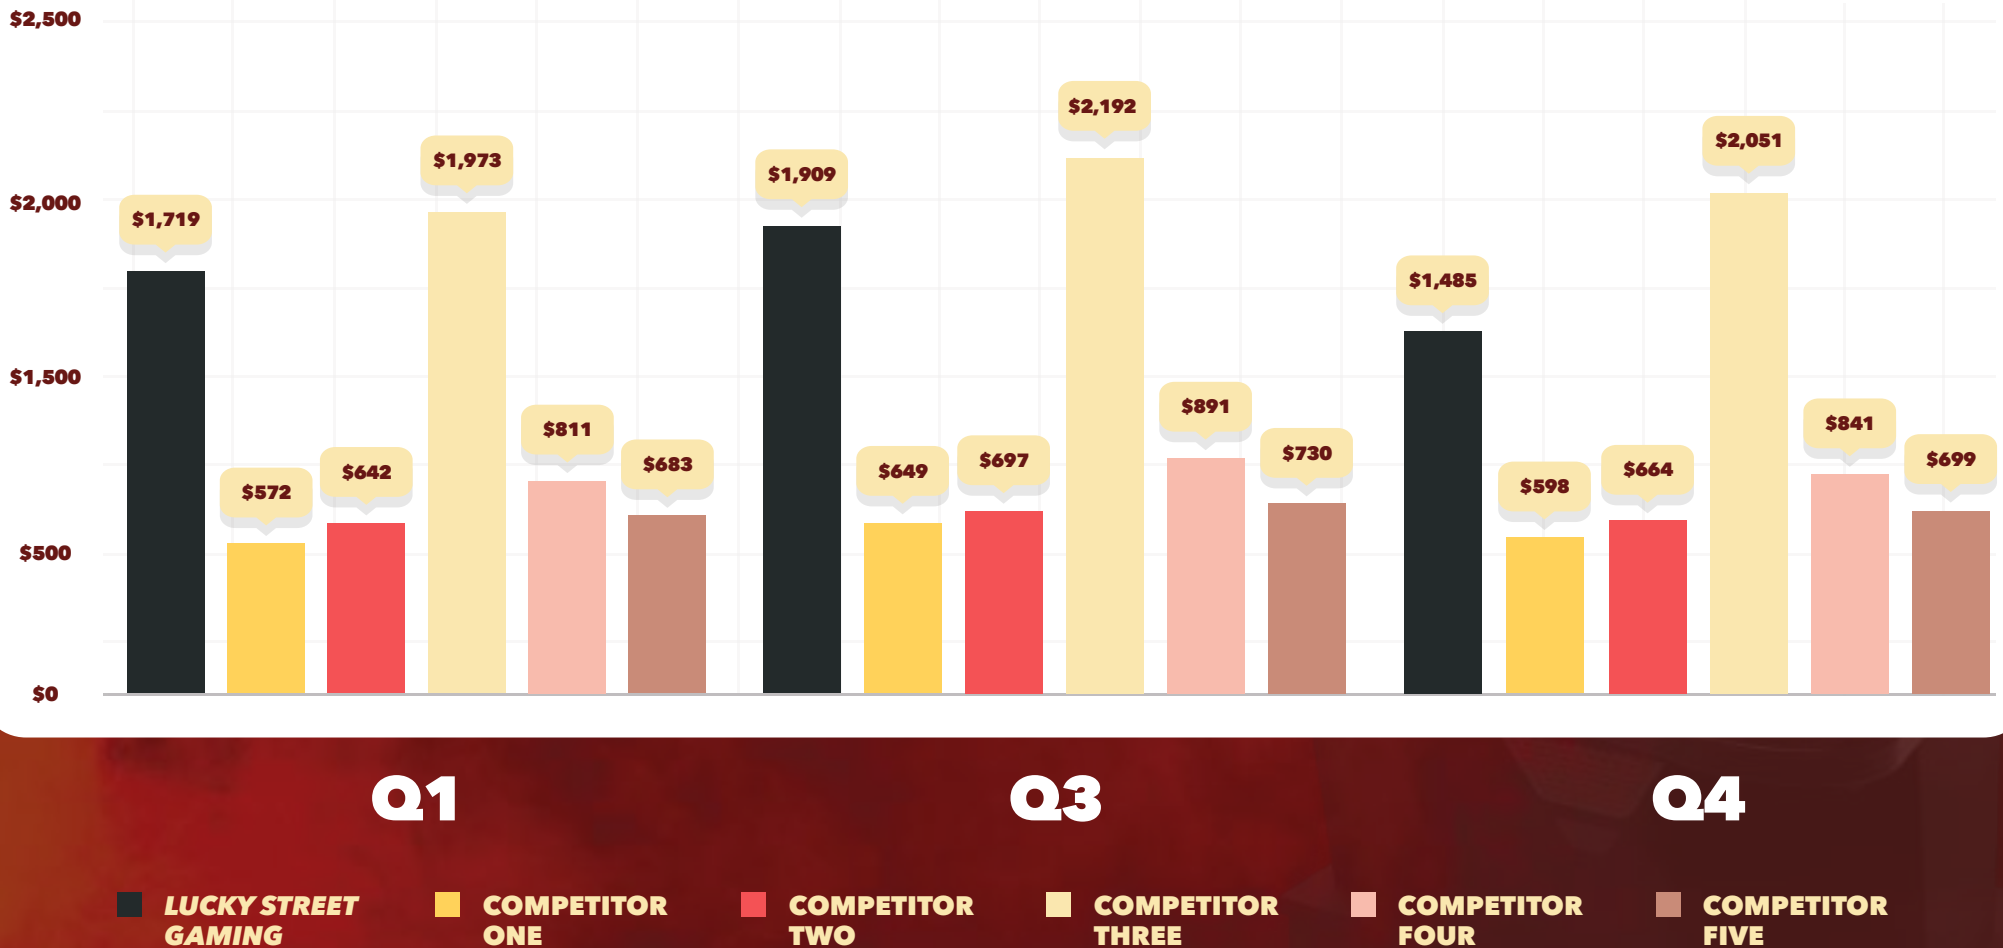

LUCKY STREET GAMING VS. TOP COMPETITORS

AS OF 12/31/2020

LOCATION HOLD PER DAY *

ALL LOCATIONS

Source: IGBILLINOIS.GOV

* Hold per day is calculated by the total NTI for the period divided by the number of locations in the period divided by the number of days in the period.

RESULTS THIS GOOD

**HAVE NOTHING
TO DO WITH LUCK**